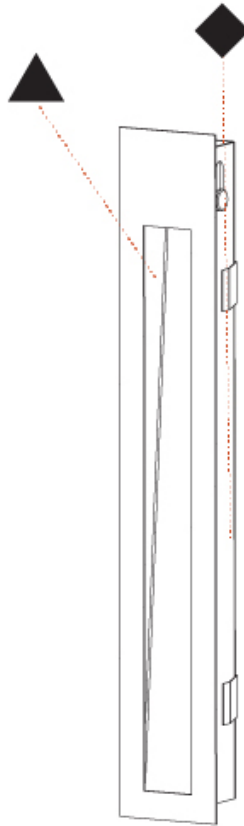

### A35698-

base number    Color    Finishes    Finishes  
 Temperature    (Diamond)    (Triangle)

- To build a product code in our configurator select the specify button on the base model # product page
- To build a manual product code on this datasheet choose from the options listed below in blue font and add the suffix to the base model #

#### PHYSICAL

Shape: Rectangle  
 Width (mm): 40  
 Width (in): 1 5/16  
 Height (mm): 150  
 Depth (mm): 26  
 Height (in): 5 7/8  
 Depth (in): 1  
 Ceiling Thickness (mm): 10 / 12 / 15  
 Ceiling Thickness (in): 3/8 or 1/2 or 9/16  
 Min. Recessing Depth (mm): 30  
 Min. Recessing Depth (in): 1 3/16  
 Light Distribution: Asymmetric  
 Weight (kg): 0.21  
 Weight (lbs): 0.46  
 Screws: No visible screws  
 Fixture Finish: SSR / BKV / CWI / CRY / HAB / UFT / ITA / RUA / FTG / MYG / LOD / PUS / FRO / FUP / KIA / POP / BLS / SPG / MEY / GOH / GUM / CHC / COM / ABZ / JAG / OBR / MOS / ROR  
 Fixture Material: Aluminum  
 Cut-out Measurements: 140mm / 5 1/2" x 34mm / 1 5/16"

#### PHYSICAL

Shape: Rectangle  
 Length (mm): 250  
 Length (in): 9 <sup>13</sup>/<sub>16</sub>  
 Width (mm): 40  
 Width (in): 1 <sup>9</sup>/<sub>16</sub>  
 Height (mm): 250  
 Depth (mm): 26  
 Height (in): 9 <sup>13</sup>/<sub>16</sub>  
 Depth (in): 1  
 Ceiling Thickness (mm): 10 / 12 / 15  
 Ceiling Thickness (in): 3/8 or 1/2 or 9/16  
 Min. Recessing Depth (mm): 30  
 Min. Recessing Depth (in): 1 <sup>3</sup>/<sub>16</sub>  
 Light Distribution: Asymmetric  
 Weight (kg): .83  
 Weight (lbs): 1.8  
 Fixture Finish: SSR / BKV / CWI / CRY / HAB / UFT / ITA / RUA / FTG / MYG / LOD / PUS / FRO / FUP / KIA / POP / BLS / SPG / MEY / GOH / GUM / CHC / COM / ABZ / JAG / OBR / MOS / ROR  
 Fixture Material: Aluminum  
 Cut-out Measurements: 240mm / 9 7/16" x 34mm / 1 5/16"

## DELIGHT STRING WIDE RECESSED

A35699-

PROJECT

TYPE

SPECIFIER

QUANTITY

DATE

A