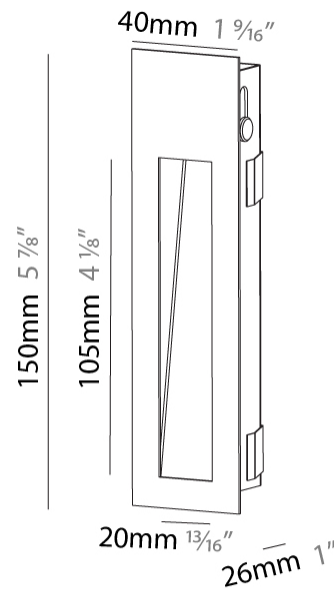

GENERAL

Series: Delight
Subseries: Delight String Wide
Brand: Prolicht
Division: Architectural
Mounting Type: Recessed
Mounting Location: Wall
Subcategory: Step Light

PHYSICAL

Shape: Rectangle
Width (mm): 40
Width (in): 1 5/16
Height (mm): 150
Depth (mm): 26
Height (in): 5 7/8
Depth (in): 1
Ceiling Thickness (mm): 10 / 12 / 15
Ceiling Thickness (in): 3/8 or 1/2 or 9/16
Min. Recessing Depth (mm): 30
Min. Recessing Depth (in): 1 3/16
Light Distribution: Asymmetric
Weight (kg): 0.21
Weight (lbs): 0.46
Screws: No visible screws
Fixture Finish: SSR / BKV / CWI / CRY / HAB / UFT / ITA / RUA / FTG / MYG / LOD / PUS / FRO / FUP / KIA / POP / BLS / SPG / MEY / GOH / GUM / CHC / COM / ABZ / JAG / OBR / MOS / ROR
Fixture Material: Aluminum
Cut-out Measurements: 140mm / 5 1/2" x 34mm / 1 5/16"

ELECTRICAL

Lamp Type: LED (Zhaga Standard)
Input Wattage (W): 2.2
Total Output Wattage (W): 2
Dimming: Non-Dimming / Phase Dimming (120Vac only) / 0-10V Dimming
Driver Included: No
Driver Location: Remote
Driver Type: Constant Current - 120 / 277Vac
Driver Class: Class 2
Input Voltage (V): 120 - 277
Constant Current (MA): 700

LED

Number of LEDs: 1
Color Temperature (°K): 2700 / 3000 / 3500 / 4000
Max. Delivered Lumen (lm): 60 / 60 / 68 / 70
CRI: >90 CRI
Lamp Life (hrs): 50000

OPTICAL

RATINGS AND CERTIFICATIONS

Certified By: Certified for North American Standards
IP rating: IP20