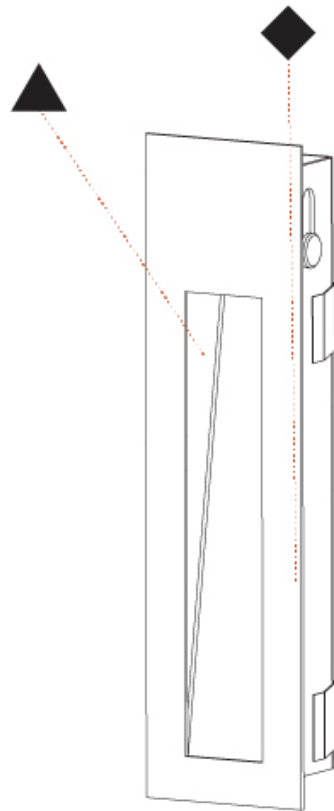

#### PHYSICAL

Shape: Rectangle  
 Width (mm): 40  
 Width (in): 1 5/16  
 Height (mm): 150  
 Depth (mm): 26  
 Height (in): 5 7/8  
 Depth (in): 1  
 Ceiling Thickness (mm): 10 / 12 / 15  
 Ceiling Thickness (in): 3/8 or 1/2 or 9/16  
 Min. Recessing Depth (mm): 30  
 Min. Recessing Depth (in): 1 3/16  
 Light Distribution: Asymmetric  
 Weight (kg): 0.21  
 Weight (lbs): 0.46  
 Screws: No visible screws  
 Fixture Finish: SSR / BKV / CWI / CRY / HAB / UFT / ITA / RUA / FTG / MYG / LOD / PUS / FRO / FUP / KIA / POP / BLS / SPG / MEY / GOH / GUM / CHC / COM / ABZ / JAG / OBR / MOS / ROR  
 Fixture Material: Aluminum  
 Cut-out Measurements: 140mm / 5 1/2" x 34mm / 1 5/16"

## DELIGHT STRING WIDE RECESSED

A35698-

PROJECT

TYPE

SPECIFIER

QUANTITY

DATE

A

#### PHYSICAL

Shape: Rectangle  
 Length (mm): 250  
 Length (in): 9 <sup>13</sup>/<sub>16</sub>  
 Width (mm): 40  
 Width (in): 1 <sup>9</sup>/<sub>16</sub>  
 Height (mm): 250  
 Depth (mm): 26  
 Height (in): 9 <sup>13</sup>/<sub>16</sub>  
 Depth (in): 1  
 Ceiling Thickness (mm): 10 / 12 / 15  
 Ceiling Thickness (in): 3/8 or 1/2 or 9/16  
 Min. Recessing Depth (mm): 30  
 Min. Recessing Depth (in): 1 <sup>3</sup>/<sub>16</sub>  
 Light Distribution: Asymmetric  
 Weight (kg): .83  
 Weight (lbs): 1.8  
 Fixture Finish: SSR / BKV / CWI / CRY / HAB / UFT / ITA / RUA / FTG / MYG / LOD / PUS / FRO / FUP / KIA / POP / BLS / SPG / MEY / GOH / GUM / CHC / COM / ABZ / JAG / OBR / MOS / ROR  
 Fixture Material: Aluminum  
 Cut-out Measurements: 240mm / 9 7/16" x 34mm / 1 5/16"